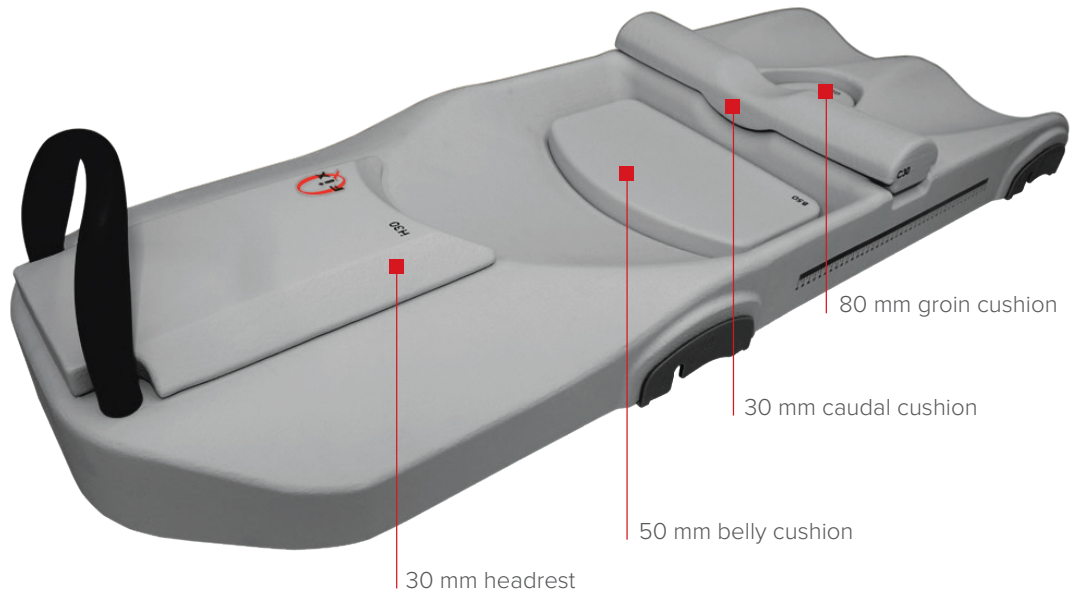

Features:

- Ergonomically designed for patient comfort while maintaining reproducible positioning
- Indexes to locating bar in 35 mm increments
- Centering groove to aid in laser alignment
- Optional Clip-on leg and foot straps for added immobilization
- Cut-out for ERB syringe
- Lightweight
- Easy to clean

Locates to 2-pin index bar

Qfix
Avondale, PA
+1 610.268.0585
sales@Qfix.com
www.Qfix.com

RT-4489KW-01	SofTouch Knee Wedge - Small (includes strap)
RT-4489KW	SofTouch Knee Wedge - Large (includes strap)
RT-4489FB	SofTouch Foot Blocks (includes strap)

positioning
patients for life.®

SofTouch™ Elite Bellyboard

Shown with Prone Headrest

15 mm headrest

SofTouch™ Elite Bellyboard

The SofTouch™ Elite Bellyboard is an adjustable stabilization platform designed to position the lower bowel away from the treatment field during prostate radiotherapy. The removable caudal cushion and separate belly support cushions allow for custom patient setup. The SofTouch Elite Bellyboard's unique semi-firm radiolucent foam provides repeatable positioning and is contoured to relieve pressure point stress and improve patient comfort. Multiple cushion configurations provide optimal anatomical placement of both external and internal anatomy for improved clinical outcomes.

Features:

- Three contoured and adjustable headrests allow for improved patient comfort
- Provides multiple indexing locations to ensure precise, repeatable positioning
- Ergonomic hand grip relieves stress on patient's wrists
- Removable cushions allow for custom patient setup
- Contoured to relieve pressure point stress
- Scales to aid in laser alignment
- Lightweight • Easy to clean